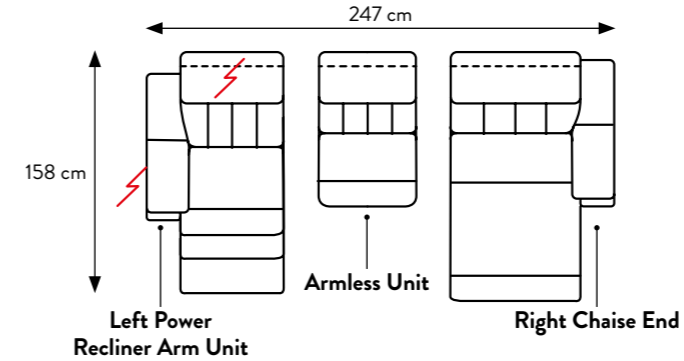

Portofino collection

This is a modular sofa collection, therefore you can choose the perfect look for you and your home, whether that's an ottoman end, fixed or reclining end. Speak to an instore colleague who will help you create your perfect look.

Dimensions (cm)	H	W	D	Seat Height	Seat Depth
Static with Manual Headrest/Power Recliner with Power Headrest					
Chair	84	112	98	47	52
2 Seater Sofa	84	167	98	47	52
3 Seater Sofa (2 Cushion)	84	202	98	47	52
Corner Sofa (4 Seats) (Left or right hand facing)	84	251	189	47	52
Modular					
Static Arm Unit (Left or right hand facing)	84	84	98	47	52
Power Recliner Arm Unit (Left or right hand facing)	84	84	98	47	52
Armless Unit	84	62	98	47	52
Corner Unit	84	105	105	47	52
Chaise End Unit (Left or right hand facing)	84	101	158	47	52
Ottoman End Unit (Left or right hand facing)	84	235	105	47	52

Please allow for a minimum tolerance of +/-3 cm on each dimension.

Modular units

Our popular modular configurations

3 section sofa