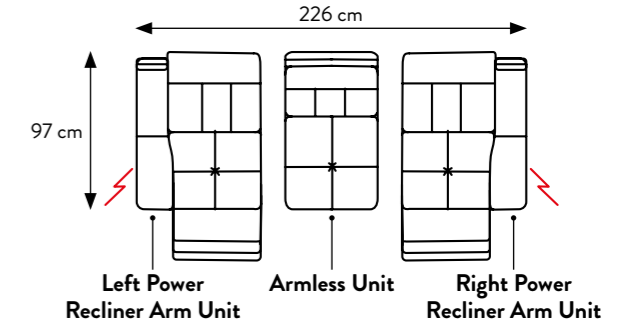

Modena collection

This is a modular sofa collection, therefore you can choose the perfect look for you and your home, whether that's an ottoman end, fixed or reclining end. Speak to an instore colleague who will help you create your perfect look.

Dimensions (cm)	H	W	D	Seat Height	Seat Depth
Static/Power Recliner					
Chair	100	108	97	44	54
2 Seater Sofa	100	165	97	44	54
3 Seater Sofa (2 Seat Cushions)	100	203	97	44	54
Corner Sofa (4 Seats) (Left or right hand facing)	100	246	188	44	54
Modular					
Static Arm Unit (Left or right hand facing)	100	83	97	44	54
Power Recliner Arm Unit (Left or right hand facing)	100	84	97	44	54
Armless Unit	100	58	97	44	54
Corner Unit	100	104	104	44	54
Ottoman End Unit (Left or right hand facing)	100	210	104	44	54

Please allow for a minimum tolerance of +/-3 cm on each dimension.

Modular units

100 H
83 W
97 D

100 H
58 W
97 D

100 H
104 W
104 D

100 H
210 W
104 D

Our popular modular configurations

3 section sofas