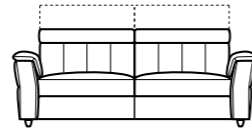

3 seater

This is a modular sofa collection, therefore you can choose the perfect look for you and your home, whether that's an ottoman end, fixed or reclining end. Speak to an instore colleague who will help you create your perfect look.

Dimensions (cm)	H	W	D	Seat Height	Seat Depth
Static with Manual Headrest/Power Recliner with Power Headrest					
Chair	84	112	98	47	52
2 Seater Sofa	84	167	98	47	52
3 Seater Sofa (2 Cushion)	84	202	98	47	52
Corner Sofa (4 Seats) (Left or right hand facing)	84	251	189	47	52
Modular					
Static Arm Unit (Left or right hand facing)	84	84	98	47	52
Power Recliner Arm Unit (Left or right hand facing)	84	84	98	47	52
Armless Unit	84	62	98	47	52
Corner Unit	84	105	105	47	52
Chaise End Unit (Left or right hand facing)	84	101	158	47	52
Ottoman End Unit (Left or right hand facing)	84	235	105	47	52

Please allow for a minimum tolerance of +/-3 cm on each dimension.