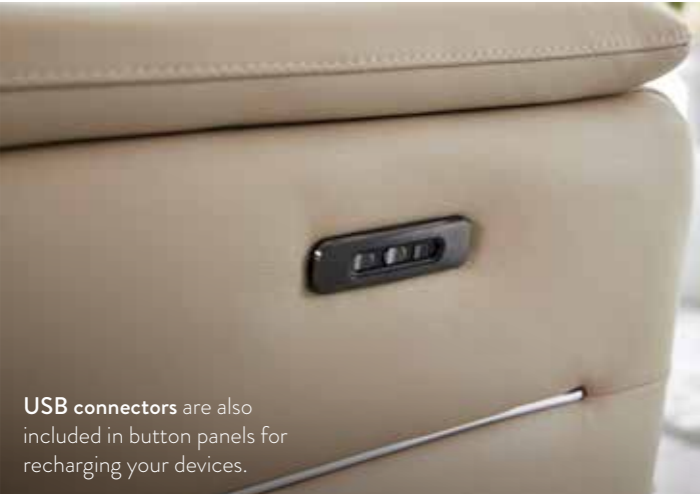

Portofino collection prices

	Fabric	Torello Leather	Botero Leather
Static			
Chair	£1,310	£1,610	£1,810
2 Seater Sofa	£1,915	£2,215	£2,415
3 Seater Sofa (2 Cushions)	£2,085	£2,385	£2,585
Corner Sofa (4 Seats) (Left or right hand facing)	£3,930	£4,230	£4,430
Power Recliner with Power Headrest			
Chair	£1,650	£1,950	£2,150
2 Seater Sofa	£2,815	£3,115	£3,315
3 Seater Sofa (2 Cushions)	£2,965	£3,265	£3,465
Corner Sofa (4 Seats) (Left or right hand facing)	£4,575	£4,875	£5,075
Modular (Midi-size)			
Static Arm Unit (Left or right hand facing)	£1,055	£1,355	£1,555
Power Recliner Arm Unit (Left or right hand facing)	£1,410	£1,710	£1,910
Armless Unit	£850	£1,150	£1,350
Corner Unit	£1,375	£1,675	£1,875
Chaise Lounge Unit (Left or right hand facing)	£1,650	£1,950	£2,150
Ottoman End Unit (Left or right hand facing)	£2,465	£2,765	£2,965