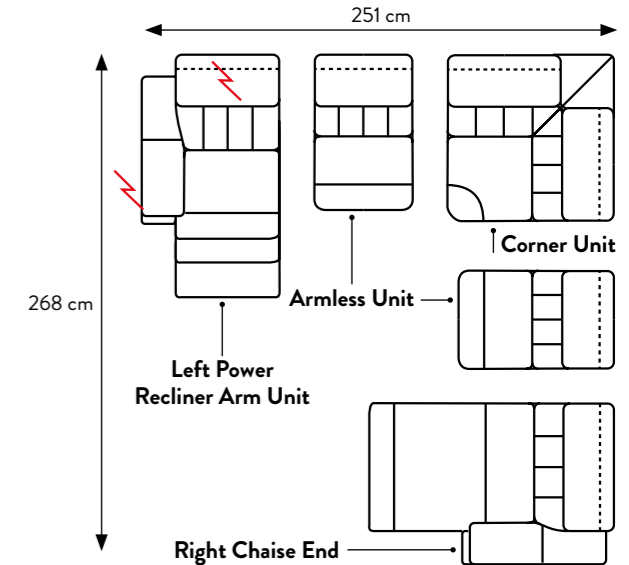

5 section corner group

Also available as a right-hand corner configuration. Other sizes available, please speak to an instore colleague.