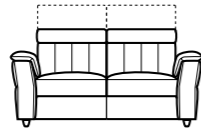

Portofino collection

2 seater

This is a modular sofa collection, therefore you can choose the perfect look for you and your home, whether that's an ottoman end, fixed or reclining end. Speak to an instore colleague who will help you create your perfect look.

Dimensions (cm)	H	W	D	Seat Height	Seat Depth
Static with Manual Headrest/Power Recliner with Power Headrest					
Chair	84	112	98	47	52
2 Seater Sofa	84	167	98	47	52
3 Seater Sofa (2 Cushion)	84	202	98	47	52
Corner Sofa (4 Seats) (Left or right hand facing)	84	251	189	47	52
Modular					
Static Arm Unit (Left or right hand facing)	84	84	98	47	52
Power Recliner Arm Unit (Left or right hand facing)	84	84	98	47	52
Armless Unit	84	62	98	47	52
Corner Unit	84	105	105	47	52
Chaise End Unit (Left or right hand facing)	84	101	158	47	52
Ottoman End Unit (Left or right hand facing)	84	235	105	47	52

Please allow for a minimum tolerance of +/-3 cm on each dimension.

Modular units

Our popular modular configurations

3 section sofa

4 section corner group

5 section corner group

Also available as a right-hand corner configuration. Other sizes available, please speak to an instore colleague.